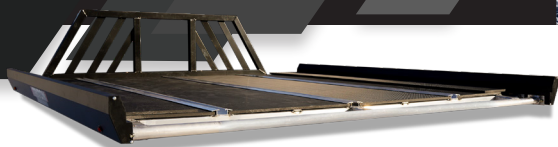

SPORT DECK

TRITON
TRAILERS

8'

STANDARD FEATURES

- > All Aluminum Construction
- > Adjustable Leg Design (Fits Most Truck Sizes)
- > Sliding Side System
- > PolyCor™ Decking
- > Slide Track System (3) Rows w/2 Ski Tie-Down Bars
- > 1000# Ramp Capacity
- > 10'6" Telescoping Ramp
- > Low Pro Grip Glides on Ramp
- > Removable Welded Headache Rack
- > Recessed LED Lights
- > Limited 1-Year Warranty

STANDARD SPECIFICATIONS

TRAILER MODEL	SPORT DECK
Model Number	TSD
Deck (WxL)	101"x8'
Overall (WxL)	52-1/4"x10'4"
Overall (WxLxH)	96"x12'2"x7'
Curb Weight	385#
Payload	2000#

OPTIONS & ACCESSORIES (Expanded list of available options can be found in TES option Section)

MISCELLANEOUS
Powder Coated Pkg: Powder Coated Sides, Headache Rack, and Polished Rear Tube
Upgrade to Quad-Ply Floor
Upgrade to Aluminum Decking
7' DECK UPGRADE
7' Sport Deck for Short Beds (Shorter Ramp)
5/8" Marine Grade Decking