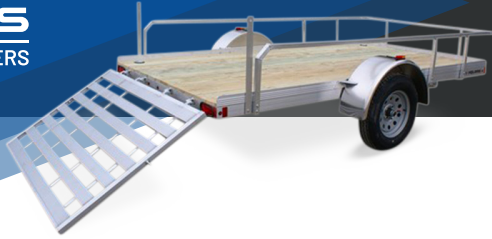

OPEN FA 2.0 UTILITY TRAILERS

6.5'x12' & 6.5'x14'

POLARIS
TRAILERS

6.5'x12' & 6.5'x14'

STANDARD FEATURES

- > All-Aluminum Construction
- > 24" O/C Floor Crossmembers
- > 2"x3" Subframe Tubing
- > 6000# Coupler w/2" Ball
- > (2) 5000# Safety Chains
- > Torsion Ride Idler Axle
- > Easy Removable Aluminum Fenders
- > Extruded Aluminum Decking
- > Integrated Rear Ramp With Beveled Edge
- > Fixed 2"x2" Aluminum Side Rail Kit
- > Exterior LED Lights
- > Adjustable Perimeter Track for Easy Install Options
- > 4-Way Flat Power Connection
- > Limited 5-Year Warranty

STANDARD SPECIFICATIONS

Trailer Model	Fixed Rail 6.5x12	Fixed Rail 6.5x14
Model Number	PU6.5x12FA-2.0	PU6.5x14FA-2.0
Box (WxLxH)	76"x146"	76"x223"
Interior (WxLxH)	102"x200"	102"x223"
Overall (WxLxH)	17"	17"
Deck Height	14"	14"
Hitch Height	1-3500#	1-3500#
Rear Door Opening (WxH)	14" Aluminum	14" Aluminum
Axle(s) - Qty/Rating	205/75R14	205/75R14
Wheels	Triple - Tube	Triple - Tube
Tires	2990#	2990#
GVWR	773#	853#
Curb Weight	2217#	2137#

OPTIONS & ACCESSORIES (Expanded list of available options can be found in MES option Section)

RAMP OPTIONS
Bi-Fold Ramp Upgrade
JACKS & JACK ACCESSORIES
1200# Wheel Jack
1500# Wheel Jack
FLOORING OPTIONS
Downgrade to 5/4" Pressure Treated Decking Boards (From Extruded Aluminum; PBF)
RAIL KIT OPTIONS (2.0) MODELS
FR Series Easy Install 10" Solid Aluminum Rail Kit (6.5x10)
FR Series Easy Install 10" Solid Aluminum Rail Kit (6.5x12)
FR Series Easy Install 10" Solid Aluminum Rail Kit (6.5x14)
FR Series Easy Install 17" Slatted Aluminum Rail Kit w/Solid Front (6.5x10)
FR Series Easy Install 17" Slatted Aluminum Rail Kit w/Solid Front (6.5x12)
FR Series Easy Install 17" Slatted Aluminum Rail Kit w/Solid Front (6.5x14)