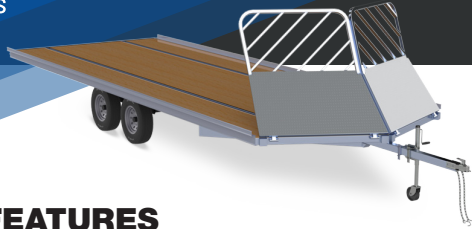

DRIVE ON/DRIVE OFF SNOW TRAILERS

101"x12' – 101"x22'

POLARIS
TRAILERS

101"x12' & 101"x22'

STANDARD FEATURES

- > All-Aluminum Construction
- > 24" O/C Crossmembers
- > Torsion Ride Suspension
- > 1/2" Marine Tech Decking
- > 4' Stowaway Ramp w/Super Guides
- > Recessed LED Marker Lights
- > 1200# Wheel Jack
- > Straight Pull w/Underwings
- > Full Length Slide Track Tie-Down System w/(1) Sliding D-Ring & (1) Ski Tie-Down Bar Per Machine
- > 6000# Straight Coupler w/2" Ball
- > (2) 5000# Safety Chains
- > Limited 4-Year Warranty

OPTIONS & ACCESSORIES (Expanded list of available options can be found in MES option Section)

ACCESSORIES
1200# Wheel Jack
Single Prop Tilt Assist System
Ski Guides (10')
Ski Guides (12')
101" Diamond Plate Salt Shield
Recessed Slide Track (D-Rings Sold Separately; PLF; Per Row)