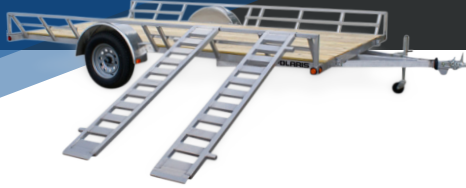

OPEN 83" ATV TRAILER

83"x14'

POLARIS
TRAILERS

83"x14'

STANDARD FEATURES

- > All-Aluminum Construction
- > 24" O/C Floor Crossmembers
- > 2"x3" Subframe Tubing
- > 3500# Wishbone Style Coupler w/2" Ball
- > (2) 5000# Safety Chains
- > Leaf Spring Axles
- > 1200# Wheel Jack
- > 5/4" Pressure Treated Decking
- > Custom Angle Side Rails for Low Profile Side Loading
- > 4-Way Flat Power Connection (7-Way Connection for Braked Models)
- > Rear & Front Stowing Removable 8' Ramps
- > Recessed Rubber Mounted LED Lights
- > Limited 1-Year Warranty

STANDARD SPECIFICATIONS

Trailer Model	ATV Side/Rear Load 83"x14'
Model Number	PATV83x14
Deck (WxL)	7'x14'
Overall (WxL)	8'x18'
Deck Height	TBD
Hitch Height	18"
Decking	5/4" PT
Surface Mount D-Rings	Optional
Axle(s) - Qty/Rating	1-3500#
Wheels	15" Silver Mods
Tires	205/75R15
GVWR	2990#
Curb Weight	904#
Payload	2086#
Wheel Jack	Yes

OPTIONS & ACCESSORIES (Expanded list of available options can be found in MES option Section)

FLOORING OPTIONS
Upgrade to Extruded Aluminum Floor (PBF)
TIRE/WHEEL ASSEMBLIES & ACCESSORIES
Spare 15" Silver Mod Wheel w/ 205/75R15 Tire
Spare 15" Aluminum Wheel w/ 205/75R15 Tire
Upgrade to 15" Aluminum (Radial; From 15" Silver Mod Radial Wheels)
Bolt-On Spare Tire Carrier (Tongue-Mounted)

TIE DOWN OPTIONS
Light Duty Surface-Mounted D-Ring (Installed)
5000# Recessed Heavy Duty D-Ring w/Backing Plate (Installed)
ACCESSORIES
1200# Wheel Jack