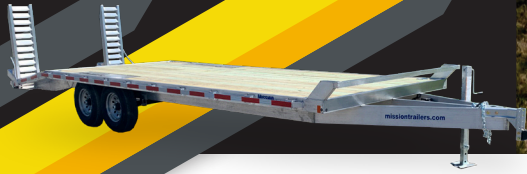

OPEN DECKOVER LOW PROFILE

BEAVERTAIL WOOD DECKOVER

101"x25'

STANDARD FEATURES

- › All Aluminum Construction
- › 16" O/C Floor Crossmembers
- › 2"x8" Subframe Tubing
- › 15000# 2-5/16" Adjustable Coupler
- › (2) 16000# Safety Chains
- › Dexter Leaf Spring Axles
- › 10K Drop Leg Pedestal Jack
- › 2" Pressure Treated Decking
- › (4) 6000# Recessed Swivel D-Rings
- › 2"x4" Rub Rail w/Stake Pockets
- › Fixed 2"x2" Front Bumper Rail
- › (2) Adjustable HD Fold-Down Ramps (16"x5')
- › 60" Self-Cleaning Beavertail
- › Recessed LED Marker Lights
- › (2) Welded-On Side Steps
- › DOT Tape
- › 4-Year Limited Warranty

STANDARD SPECIFICATIONS

TRAILER MODEL	DECKOVER 101X25-W 14K
Model Number	MD0101x25-14KW
Deck (WxL)	96"x25'
Overall (WxL)	101"x29'
Deck Height	33-9/16"
Hitch Height	23" - 31" Adjustable
Axle(s) - Qty/Rating	2 - 7000# Braked
Wheels	16" Silver Mods.
Tires	235/80R16
GVWR	14000#
Curb Weight	TBD
Payload	TBD
Power Connection	7-Way Round

OPTIONS & ACCESSORIES

TIRE/WHEEL ASSEMBLIES & ACCESSORIES
Spare 16" Silver Mod Wheel w/ 235/80R16 Tire
Spare 16" Aluminum Wheel w/ 235/80R16 Tire
Bolt-On Spare Tire Carrier (Tongue-Mounted)

TIE DOWN OPTIONS
5000# Recessed Heavy Duty D-Ring w/Backing Plate (Installed)
Zinc 6000# Recessed Swivel D-Ring w/Backing Plate (Installed)
ACCESSORIES
Tongue-Mounted Diamond Plate Toolbox (Lockable; Large; Requires Wishbone Tongue)