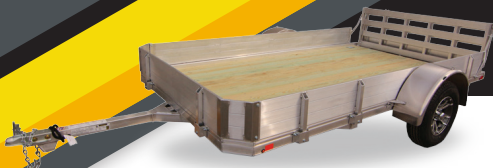

OPEN UTILITY

FA 2.0

10', 12', 14'

10', 12', 14'

STANDARD FEATURES

- > All-Aluminum Construction
- > 2"x3" Subframe Tubing
- > 24" O/C Floor Crossmembers
- > Torsion Ride Idler Axle
- > Adjustable Perimeter Track for Easy Install Options
- > Integrated Rear Ramp with Beveled Edge
- > 4-Piece Extruded Hinge System
- > Exterior LED Lights
- > Extruded Aluminum Decking
- > Fixed 2"x2" Aluminum Side Rail Kit
- > Easy Removable Aluminum Fenders
- > 6000# Coupler w/ 2" Ball
- > (2) 5000# Safety Chains
- > 5-Year Limited Warranty

STANDARD SPECIFICATIONS

TRAILER MODEL	FIXED RAIL 6.5X10	FIXED RAIL 6.5X12	FIXED RAIL 6.5X14
Model Number	MU6.5X10FA-2.0	MU6.5X12FA-2.0	MU6.5X14FA-2.0
Deck (WxL)	76"x119"	76"x146"	76"x223"
Overall (WxL)	102"x173"	102"x200"	102"x223"
Deck Height	17"	17"	17"
Hitch Height	14"	14"	14"
Axle(s) - Qty/Rating	1-3500#	1-3500#	1-3500#
Wheels	14" Aluminum	14" Aluminum	14" Aluminum
Tires	205/75R14	205/75R15	205/75R16
Tongue	Triple - Tube	Triple - Tube	Triple - Tube
GVWR	2990#	2990#	2990#
Curb Weight	693#	773#	853#
Payload	2297#	2217#	2137#
Power Connection	4-Way Flat	4-Way Flat	4-Way Flat