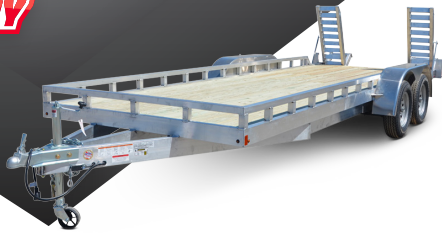

MULTI-PURPOSE HEAVY DUTY

14', 16', 18'

14', 16', 18'

STANDARD FEATURES

- > All Aluminum Construction
- > 16" O/C Floor Crossmembers
- > 2"x6" Subframe Tubing
- > 2-5/16" A-Frame Coupler
- > (2) 15000# Safety Chains
- > Dexter Torsion Ride Axles
- > 5000# Pedestal Jack
- > 5/4" Pressure Treated Decking
- > HD 2"x2" Perimeter Rub Rail
- > Adjustable HD Flip Up Ramps (16"x5')
- > Recessed LED Marker Lights
- > Limited 4-Year Warranty

STANDARD SPECIFICATIONS

TRAILER MODEL	6.5X14	6.5X16	6.5X18
Model Number	HPAT6.5x14	HPAT6.5x16	HPAT6.5x18
Deck (WxL)	80"x14'	80"x16'	80"x18'
Overall (WxL)	102"x18'	102"x20'	102"x22'
Deck Height	24"	24"	24"
Hitch Height	20"	20"	20"
Axle(s)-Qty/Rating	2-3500# Braked	2-3500# Braked	2-3500# Braked
Wheels	15" Silver Mod	15" Silver Mod	15" Silver Mod
Tires	205/75R15	205/75R15	205/75R15
GVWR	7000#	7000#	7000#
Curb Weight	1350#	1500#	1650#
Payload	5650#	5500#	5350#
Power Connection	7-Way Round	7-Way Round	7-Way Round

OPTIONS & ACCESSORIES (Expanded list of available options can be found in MES option Section)

RAMP OPTIONS
Upgrade to 6' Car Hauler Grade Stowaway Ramps (Replaces HD Flip-Up Ramps)
FLOORING OPTIONS
Upgrade to Extruded Aluminum Decking
AXLE OPTIONS
Upgrade to 2-5K Torsion Braked Axles (From 2-3K Braked)
TIE-DOWN OPTIONS
5000# Recessed Heavy Duty D-Ring w/Backing Plate (Installed)
Zinc 6000# Recessed Swivel D-Ring w/Backing Plate (Installed)