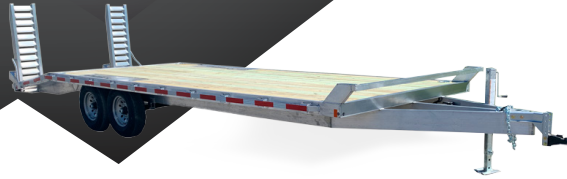

# OPEN LOW PROFILE BEAVERTAIL 14K CG

WOOD DECKOVER TRAILERS

**101" x 25'**

## STANDARD FEATURES

- > All Aluminum Construction
- > 16" O/C Floor Crossmembers
- > 2"x8" Subframe Tubing
- > 15000# 2-5/16" Adjustable Coupler
- > (2) 16000# Safety Chains
- > Dexter Leaf Spring Axles
- > 10K Drop Leg Pedestal Jack
- > 2" Pressure Treated Decking Boards
- > (4) 6000# Recessed Swivel D-Rings
- > 2"x4" Rub Rail w/Stake Pockets
- > Fixed 2"x2" Front Bumper Rail
- > (2) Adjustable HD Fold Down Ramps (16"x5')
- > 60" Self-Cleaning Beavertail
- > Recessed LED Marker Lights
- > (2) Welded on Side Steps
- > DOT Tape
- > 4-Year Limited Warranty

## STANDARD SPECIFICATIONS

TRAILER MODEL	101X25-W 14K
Model Number	HD0101x25-14KW
Deck (WxL)	96"x25'
Overall (WxL)	101"x29'
Deck Height	33-9/16"
Hitch Height	23" -31" Adjustable
Axle(s)-Qty/Rating	2-7000# Braked
Wheels	16" Silver Mods.
Tires	235/80R16
GVWR	14000#
Curb Weight	TBD
Payload	TBD
Power Connection	7-Way Round

## OPTIONS & ACCESSORIES

TIRE/WHEEL ASSEMBLIES & ACCESSORIES
Spare 16" Silver Mod Wheel w/ 235/80R16 Tire
Spare 16" Aluminum Wheel w/ 235/80R16 Tire
Bolt-On Spare Tire Carrier (Tongue-Mounted)

TIE DOWN OPTIONS
5000# Recessed Heavy Duty D-Ring w/ Backing Plate (Installed)
Zinc 6000# Recessed Swivel D-Ring w/ Backing Plate (Installed)
ACCESSORIES
Large Diamond Plate Lockable Toolbox (Tongue-Mounted; Requires Wishbone Tongue)