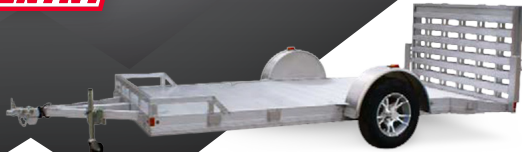

# OPEN SLINGSHOT CAR HAULER

6.5'x14'

6.5'x14'

## STANDARD FEATURES

- > All Aluminum Construction
- > 24" O/C Floor Crossmembers
- > 2"x3" Subframe Tubing
- > Straight Style Coupler w/2" Ball
- > (2) 5000# Safety Chains
- > Torsion Axles
- > Removable Aluminum Fenders
- > Extruded Aluminum Decking
- > 7' Fold Down Bi-Fold Rear Ramp
- > (4) HD D-Rings
- > Beavertail
- > Front Bumper
- > Recessed LED Marker Lights
- > 4-Way Flat Power Connection
- > Limited 5-Year Warranty

## STANDARD SPECIFICATIONS

TRAILER MODEL	6.5X14
Model Number	HU6.5x14SLINGSHOT
Deck (WxL)	80"x166"
Overall (WxL)	102"x218"
Deck Height	19"
Hitch Height	16"
Axle(s) - Qty/Rating	1-3500#
Wheels	15" Aluminum
Tires	205/75R15
GVWR	2990#
Curb Weight	810#
Payload	2180#
Wheel Jack	1500#
Power Connection	4-Way Flat