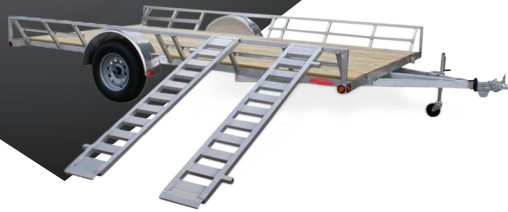

83" OPEN ATV TRAILERS

10', 14', 16'

10', 14', 16'

STANDARD FEATURES

- > All Aluminum Construction
- > 24" O/C Floor Crossmembers
- > 2"x3" Subframe Tubing
- > 3500# Wishbone Style Coupler w/2" Ball
- > (2) 5000# Safety Chains
- > Dexter Leaf Spring Axles
- > Custom Angle Side Rails for Low Profile Side Loading
- > 1200# Wheel Jack
- > 5/4" Pressure Treated Decking
- > Rear & Front Stowing Removable 8' Ramps
- > Recessed LED Marker Lights
- > Limited 1-Year Warranty

STANDARD SPECIFICATIONS

TRAILER MODEL	83"X10'	83"X14'	83"X16'
Model Number	HATV83x10	HATV83x14	HATV83x16
Deck (WxL)	83"x10'	83"x14'	83"x16'
Overall (WxL)	102"x14'	102"x18'	102"x20'
Deck Height	23"	23"	23"
Hitch Height	19"	19"	19"
Decking	5/4" PT	5/4" PT	5/4" PT
Surface Mount D-Rings	Optional	Optional	Optional
Axle(s) - Qty/Rating	1-3500#	1-3500#	2-3500# Braked
Wheels	13" Silver Mod	15" Silver Mod	15" Silver Mod
Tires	175/80R13	205/75R15	205/75R15
GVWR	2990#	2990#	6000#
Curb Weight	698#	904#	1235#
Payload	2292#	2086#	4765#
Power Connection	7-Way Round	7-Way Round	7-Way Round

TIE DOWN OPTIONS
Light Duty Surface-Mounted D-Ring (Installed)
5000# Recessed Heavy Duty D-Ring w/Backing Plate (Installed)
Stainless Steel 6000# Recessed Swivel D-Ring w/Backing Plate (Installed)
ACCESSORIES
Large, Lockable Tongue-Mounted Diamond Plate Toolbox (Requires Wishbone Tongue)
Stabilizer Jacks (Installed; Pair)