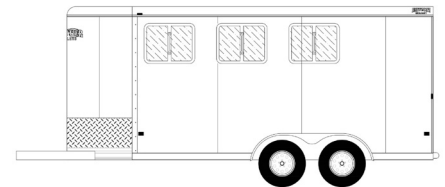

SCHEMATICS