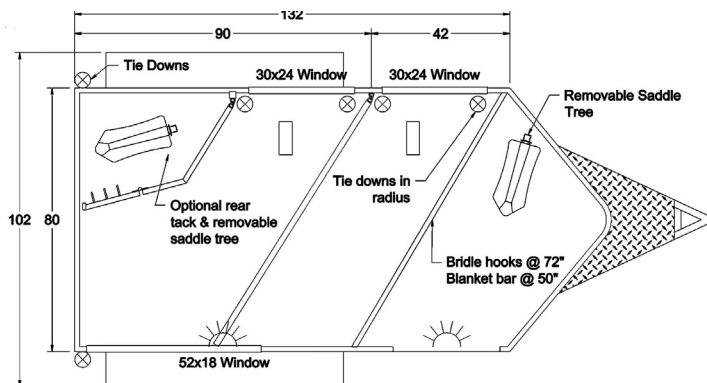

SCHEMATICS