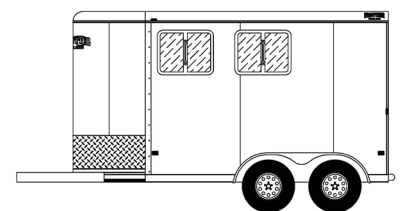

SCHEMATICS