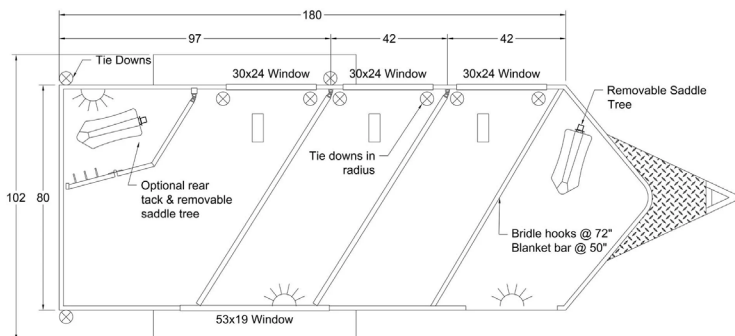

SCHEMATICS

COLOR OPTIONS

Metallic Grey

Trailer Black

Crystal White