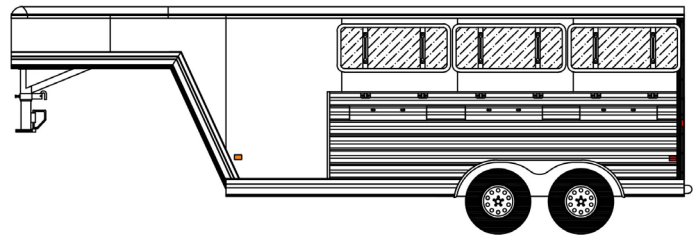

SCHEMATICS