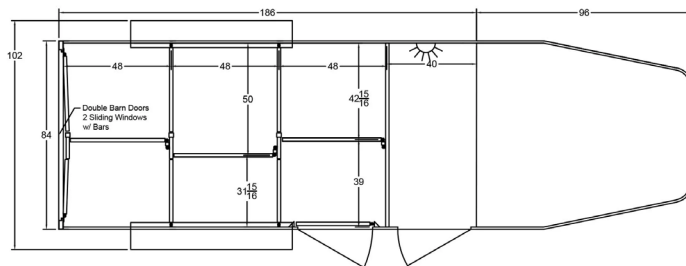

SCHEMATICS