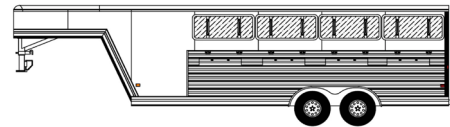

SCHEMATICS