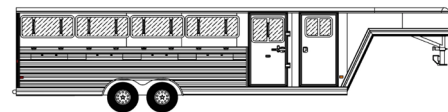

SCHEMATICS