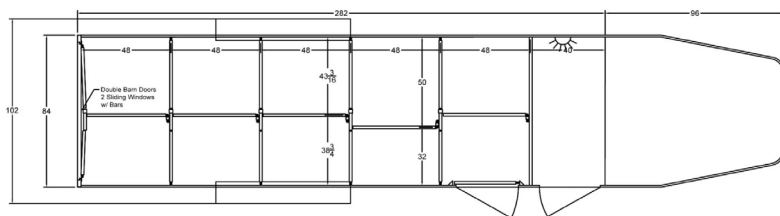

ADDITIONAL OPTIONS

- > Upgrade to 8' Wide
- > Stainless Steel Nose Wrap - Mirror Finish (Nose Cone)
- > Upgrade to Black Aluminum Rims from Aluminum (Same Size)
- > Upgrade to 16" Aluminum Wheels (Radial; From 15" 225 Aluminum)
- > Add 3" to Box Height (Horse Models; PBF)
- > Ramp Over Double Doors
- > Access Door to Tack Area 20" x 64" (Interior)
- > Upgrade to 45"x24" Drop Down Feed Window (Premium, Integrated Bars) from 45"x18" Drop Down Feed Window
- > Upgrade to Additional LED Marker Lights Bullets
- > 12V LED Load Light (Single Light w/ Switch, 950 Lumen)
- > 110V Power Package #2 (1) 30 Amp Breaker w/ 25' Shore Line, (2) Standard Wall Receptacle & (2) GFI Wall Receptacle
- > Brace and Stub Wire for Future AC Installation
- > .030 Ceiling Liner w/ Insulation (Tack Area - GN)
- > .030 Wall Liner w/ Insulation (Tack Area - GN)
- > .030 Ceiling Liner w/ Insulation (Horse Area; PLF)
- > .030 Wall Liner w/ Insulation Above HD Liner (Horse Area; PLF)
- > Bucket Hangers (Stock Area) (per Pen Gate)
- > Bucket Hangers (Tack Room) (Set of 6)
- > 36"x18" Hat Shelf for LowPro w/ Clothing Rod
- > Upgrade Rear Ramp to Stainless Steel Skin
- > Add 36" Wide Ramp on Side of Trailer (DDFW models only)
- > Elevated Spare Tire Mount (Exterior Wall; Under Gooseneck)
- > Spare 15" Silver Mod Wheel w/ 225/75R15 Wheel
- > Spare 16" Silver Mod Wheel w/ 235/80R16 Wheel
- > Powdercoat LowPro Pen Gate (EA)

SCHEMATICS

COLOR OPTIONS