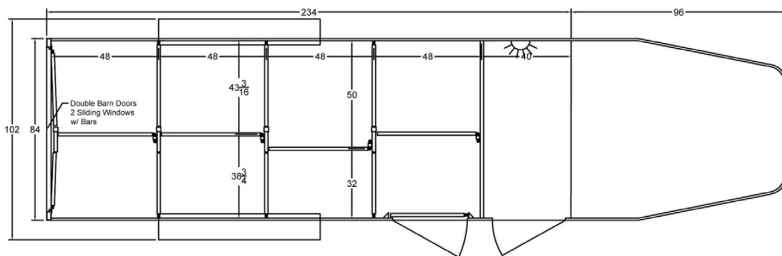

ADDITIONAL OPTIONS

- > Upgrade to 8' Wide
- > Stainless Steel Nose Wrap - Mirror Finish (Nose Cone)
- > Upgrade to Black Aluminum Rims from Aluminum (Same Size)
- > Upgrade to 16" Aluminum Wheels (Radial; From 15" 225 Aluminum)
- > Add 3" to Box Height (Horse Models; PBF)
- > Ramp Over Double Doors
- > Access Door to Tack Area 20" x 64" (Interior)
- > Upgrade to 45"x24" Drop Down Feed Window (Premium, Integrated Bars) from 45"x18" Drop Down Feed Window
- > Upgrade to Additional LED Marker Lights Bullets
- > 12V LED Load Light (Single Light w/ Switch, 950 Lumen)
- > 110V Power Package #2 (1) 30 Amp Breaker w/ 25' Shore Line, (2) Standard Wall Receptacle & (2) GFI Wall Receptacle
- > Brace and Stub Wire for Future AC Installation
- > .030 Ceiling Liner w/ Insulation (Tack Area - GN)
- > .030 Wall Liner w/ Insulation (Tack Area - GN)
- > .030 Ceiling Liner w/ Insulation (Horse Area; PLF)
- > .030 Wall Liner w/ Insulation Above HD Liner (Horse Area; PLF)
- > Bucket Hangers (Stock Area) (per Pen Gate)
- > Bucket Hangers (Tack Room) (Set of 6)
- > 36"x18" Hat Shelf for LowPro w/ Clothing Rod
- > Upgrade Rear Ramp to Stainless Steel Skin
- > Add 36" Wide Ramp on Side of Trailer (DDFW models only)
- > Elevated Spare Tire Mount (Exterior Wall; Under Gooseneck)
- > Spare 15" Silver Mod Wheel w/ 225/75R15 Wheel
- > Spare 16" Silver Mod Wheel w/ 235/80R16 Wheel
- > Powdercoat LowPro Pen Gate (EA)

SCHEMATICS

COLOR OPTIONS