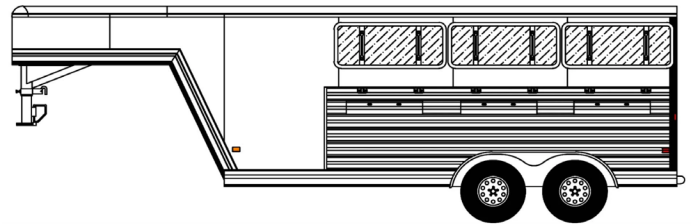

SCHEMATICS