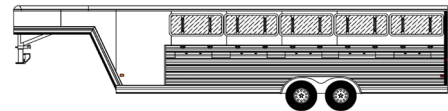

SCHEMATICS