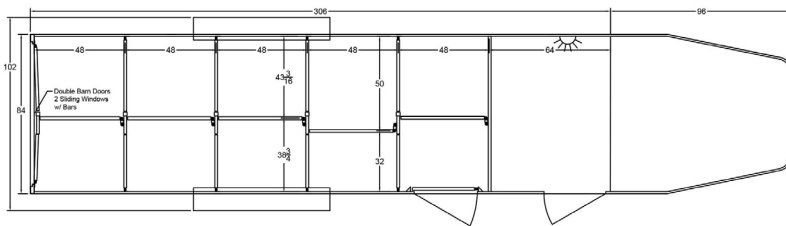

ADDITIONAL OPTIONS

- Upgrade to 8' Wide
  - Stainless Steel Nose Wrap - Mirror Finish (Nose Cone)
  - Upgrade to 2-7k Torsion Braked Axles (From 2-5K; Includes 16" Tire Upgrade)
  - Upgrade to Black Aluminum Rims from Aluminum (Same Size)
  - Add 3" to Box Height (Horse Models; PBF)
  - Ramp Over Double Doors
  - Access Door to Tack Area 20" x 64" (Interior)
  - Upgrade to 45"x24" Drop Down
- Feed Window (Premium, Integrated Bars) from 45"x18" Drop Down Feed Window
  - Upgrade to Additional LED Marker Lights Bullets
  - 12V LED Load Light (Single Light w/ Switch, 950 Lumen)
  - 110V Power Package #2 (1) 30 Amp Breaker w/ 25' Shore Line, (2) Standard Wall Receptacle & (2) GFI Wall Receptacle
  - Brace and Stub Wire for Future AC Installation
- .030 Ceiling Liner w/ Insulation (Tack Area - GN)
  - .030 Wall Liner w/ Insulation (Tack Area - GN)
  - .030 Ceiling Liner w/ Insulation (Horse Area; PLF)
  - .030 Wall Liner w/ Insulation Above HD Liner (Horse Area; PLF)
  - Bucket Hangers (Stock Area) (per Pen Gate)
  - Bucket Hangers (Tack Room) (Set of 6)
  - 36"x18" Hat Shelf for LowPro w/

- Clothing Rod
- Upgrade Rear Ramp to Stainless Steel Skin
- Add 36" Wide Ramp on Side of Trailer (DDFW models only)
- Elevated Spare Tire Mount (Exterior Wall; Under Gooseneck)
- Spare 15" Silver Mod Wheel w/ 225/75R15 Wheel
- Spare 16" Silver Mod Wheel w/ 235/80R16 Wheel
- Powdercoat LowPro Pen Gate (EA)

SCHEMATICS

COLOR OPTIONS