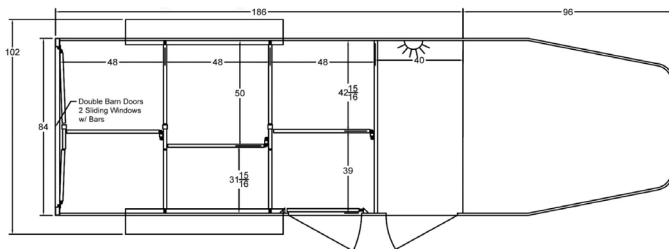

SCHEMATICS