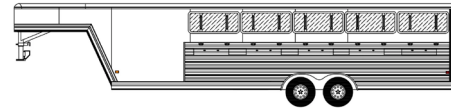

SCHEMATICS