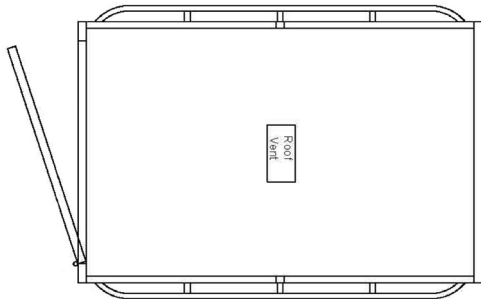

SCHEMATICS

TOP VIEW