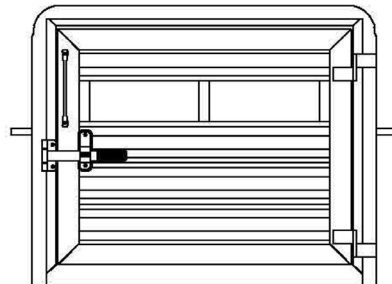

LIVESTOCK

TRUCK TOPPER SERIES

TRUCK TOPPER SERIES

STANDARD FEATURES TOP VIEW

- > 72" Floor, 48" Wide, 38" Tall
- > All Box Tube Aluminum Chassis
- > One Piece, .040 Aluminum Roof w/ Heavy Duty Radius Roof Extrusion
- > Aluminum Salem Vent in Roof
- > (1) Aluminum Handle per Side
- > Full Swing Gate w/ Aluminum Locking Bar, Air Gaps and Plexitrac & Sliding
- > Calf Gate w/ Heavy Duty Aluminum Hardware and Rear Gate
- > .090 Aluminum Sheet Flooring
- > Extruded Aluminum Sides
- > (1) Air Gaps w/ Plexitrac & Plexiglass Sides
- > 7-Way Plug
- > (1) LED Dome Light w/ Toggle Switch
- > 8-Year Limited Warranty

ADDITIONAL OPTIONS REAR VIEW

- > Additional 1' of Length to Livestock Truck Topper
- > Upgrade Livestock Truck Topper to Double Rear Doors
- > Upgrade to Drop-Down Vent/Feed Slot for Livestock Truck Topper (Replaces Plexiglass Strip, Per Side)
- > Center Gate for Livestock Truck Topper

SCHEMATICS

REAR VIEW

COLOR OPTIONS