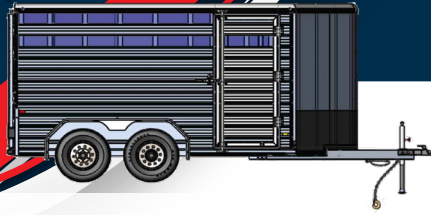

LIVESTOCK

LITE BUMPER PULL SERIES

14'7"

STANDARD FEATURES

- > 12' Floor, 7' Wide, 6'6" Tall
- > Bumper Pull, V-Nose, 24" Stone Guard
- > All Box Tube Aluminum Chassis
- > One Piece, .024 Aluminum Roof w/ Heavy Duty Radius Roof Extrusion
- > 2x8 Pressure Treated Decking, 12" O/C I-Beam Crossmembers
- > Tandem 3.5K Braked, Dexter Leaf Spring Axles
- > 4 Wheel Electric Brakes w/ Safety Break-Away Kit
- > Silver Mods., 205/75R15 - 5 Lug Wheels
- > .040 Pre-Painted Exterior Side Sheets V-Nose & Extruded Aluminum Sides
- > Heavy Duty Rear Step-Up Rubber Bumper
- > (2) Air Gaps w/ Plexitrac for Optional Plexiglass Sides and Rear Gate
- > Full-Length Running Boards
- > New Rear Gate Slam Latch System
- > Swinging Center Gate w/ Slam Latch
- > (1) LED Dome Light w/ Toggle Switch

- > Top-Winding Wheel Jack
- > 32"x69" Side Access Door w/ Locking Bar
- > Full Swing Rear Gate w/ Air Gaps and Plexitrac & Sliding Calf Gate w/ Heavy Duty Galvanized Hardware
- > 8-Year Limited Warranty