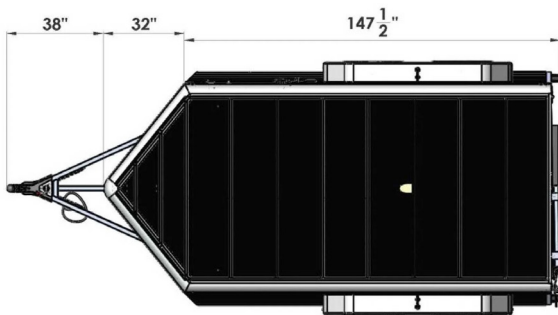

SCHEMATICS