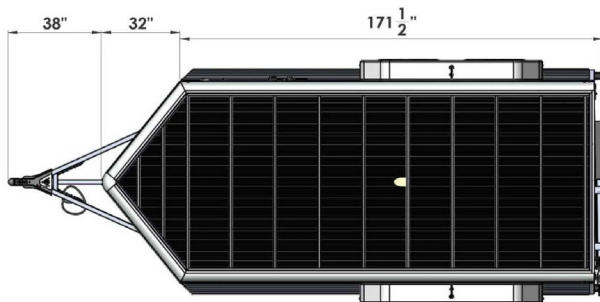

ADDITIONAL OPTIONS

- > Upgrade to 8' Wide
- > Upgrade to 6" O/C Floor Studs (From 12" O/C; PBF) (Frontier; BP)
- > Upgrade to 2-5K Leaf Spring Braked Axles (From 2-3K Braked)
- > Upgrade to 15" 225 Silver Mod Wheels (From 15" 205 Silver Mod)
- > Upgrade to 15" Aluminum (Radial; From 15" 205 Silver Mod Radial)
- > Upgrade to 15" 225 Aluminum (Radial; From 15" 225 Silver Mod Radial)
- > Add 6" to Box Height (Livestock Models) PBF
- > Double Rear Doors for Stock Models
- > Enclosed Rear Gate (No Air Gaps)
- > Adjustable Horse Vent
- > Plexiglass for Air Gaps (PLF, Per Foot Per Side, Livestock and Colt Models)
- > Plexiglass for Air Gaps (PKG, Rear Gate, Livestock and Colt Models)
- > HD Wall Liner 36" In Stock Area (PLF, per Wall)
- > HD Wall Liner 48" In Stock Area (PLF, per Wall)
- > Upgrade to Permanent Solid Tack Room Wall w/ .030 Skin (from Swinging Livestock Divider)
- > Upgrade to Extruded Aluminum Decking (From 2" PT Decking Boards, Frontier Lite Models) (PBF)
- > 1/2" Rubber Mats for Livestock (PBF)
- > Tie Rail (PLF)
- > Add 36" Wide Ramp on Side of Trailer
- > (Livestock, Stock LowPro models only)
- > Add 48" Wide Ramp on Side of Trailer (Livestock, Stock LowPro models only)
- > Ramp Over Rear Gate
- > Spare 15" Silver Mod Wheel w/ 205/75R15 Wheel
- > Spare 15" Silver Mod Wheel w/ 225/75R15 Wheel
- > Exterior Elevated Spare Tire Mount

SCHEMATICS

COLOR OPTIONS