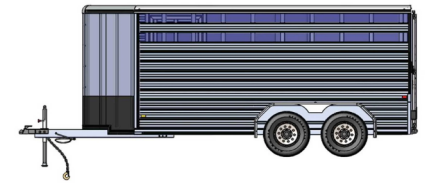

ADDITIONAL OPTIONS

- > Upgrade to 8' Wide
- > Upgrade to 6" O/C Floor Studs (From 12" O/C; PBF) (Frontier; BP)
- > Upgrade to 2-5K Leaf Spring Braked Axles (From 2-3K Braked)
- > Upgrade to 15" 225 Silver Mod Wheels (From 15" 205 Silver Mod)
- > Upgrade to 15" Aluminum (Radial; From 15" 205 Silver Mod Radial)
- > Upgrade to 15" 225 Aluminum (Radial; From 15" 225 Silver Mod Radial)
- > Add 6" to Box Height (Livestock Models) PBF
- > Double Rear Doors for Stock Models
- > Enclosed Rear Gate (No Air Gaps)
- > Adjustable Horse Vent
- > Plexiglass for Air Gaps (PLF, Per Foot Per Side, Livestock and Colt Models)
- > Plexiglass for Air Gaps (PKG, Rear Gate, Livestock and Colt Models)
- > HD Wall Liner 36" In Stock Area (PLF, per Wall)
- > HD Wall Liner 48" In Stock Area (PLF, per Wall)
- > Upgrade to Permanent Solid Tack Room Wall w/ .030 Skin (from Swinging Livestock Divider)
- > Upgrade to Extruded Aluminum Decking (From 2" PT Decking Boards, Frontier Lite Models) (PBF)
- > 1/2" Rubber Mats for Livestock (PBF)
- > Tie Rail (PLF)
- > Add 36" Wide Ramp on Side of Trailer
- > (Livestock, Stock LowPro models only)
- > Add 48" Wide Ramp on Side of Trailer (Livestock, Stock LowPro models only)
- > Ramp Over Rear Gate
- > Spare 15" Silver Mod Wheel w/ 205/75R15 Wheel
- > Spare 15" Silver Mod Wheel w/ 225/75R15 Wheel
- > Exterior Elevated Spare Tire Mount

SCHEMATICS