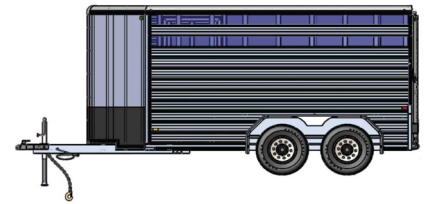

SCHEMATICS