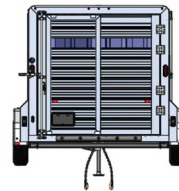

SCHEMATICS