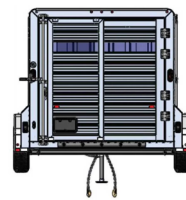

SCHEMATICS