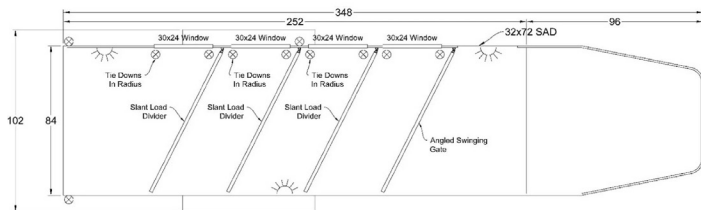

ADDITIONAL OPTIONS

- > Upgrade to 8' Wide
- > Additional 1' of Length in Horse Area
- > Additional Interior Tie Rings (Cast Aluminum)
- > Upgrade to 15" 225 Aluminum (Radial; From 15" 225 Silver Mod Radial)
- > Add 6" to Box Height (Livestock Models) (PBF)
- > Double Rear Doors for Stock Models
- > Ramp Over Double Doors or Rear Gate
- > Upgrade to 32"x25" Drop Down Feed Window (Premium, Integrated Bars) from Standard Drop Down Feed Window
- > Plexiglass for Air Gaps (PLF, Per Foot Per Side, Livestock and Colt Models)
- > Full Stud Divider (Instead of Standard Divider)
- > Rubber Flooring (Instead of Extruded Aluminum & Rubber Mats) - Horse Models (PLF)
- > Carpeted Floor in Tack Area (Set)
- > Carpeted Attic Floor and Drop Wall (Set)
- > Carpeted Slant Wall on Tack Side (Full Height)
- > 4" Thick Wall Pad Package for Slant Loads - Includes Pads for Walls & Dividers
- > Blanket Bar (Fold Down Style)
- > Upgrade to Swing Out Saddle Rack (Mounted in Tack Room)
- > 6' Open Hay Rack w/ Ladder
- > Floor-Level Spare Tire Mount
- > Spare 15" Silver Mod Wheel w/ 225/75R15 Wheel
- > Additional Exterior Tie Rings (Cast Aluminum)
- > Running Boards (per foot per side)

SCHEMATICS

COLOR OPTIONS