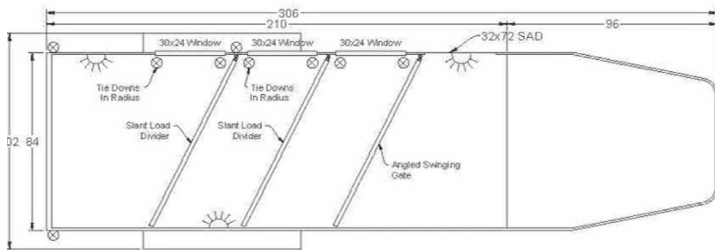

SCHEMATICS