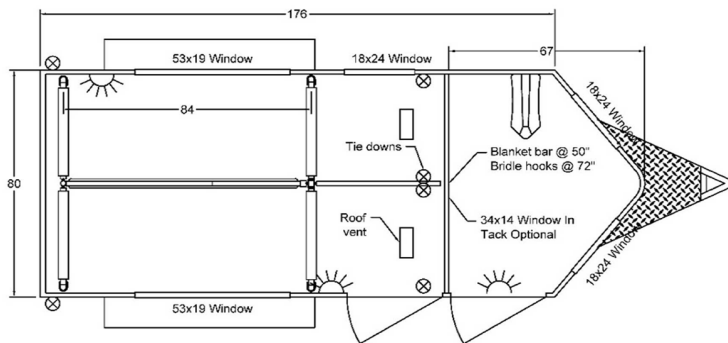

SCHEMATICS

COLOR OPTIONS

Metallic Grey

Trailer Black

Crystal White