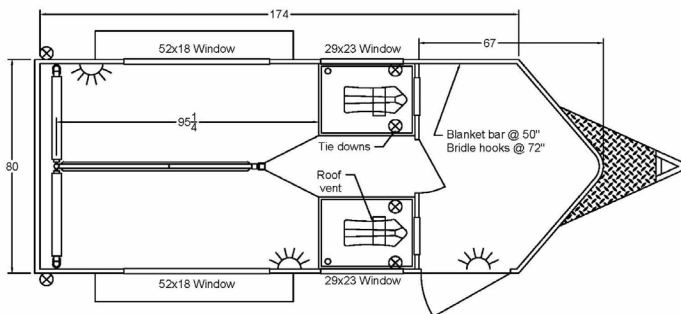

SCHEMATICS

COLOR OPTIONS

Metallic Grey

Trailer Black

Crystal White