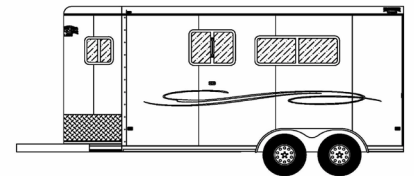

SCHEMATICS