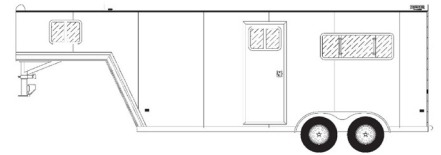

SCHEMATICS