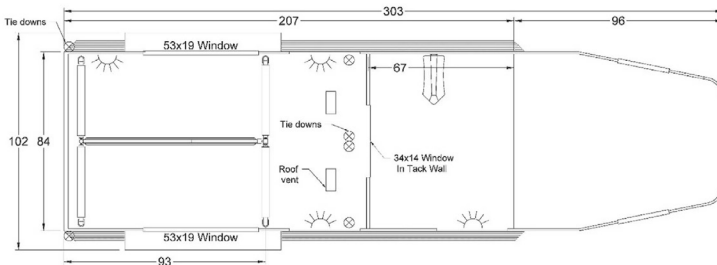

SCHEMATICS

COLOR OPTIONS

Metallic Grey

Trailer Black

Crystal White