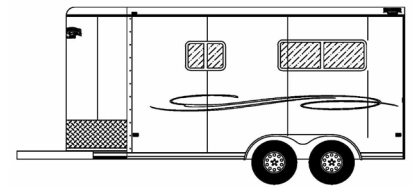

SCHEMATICS