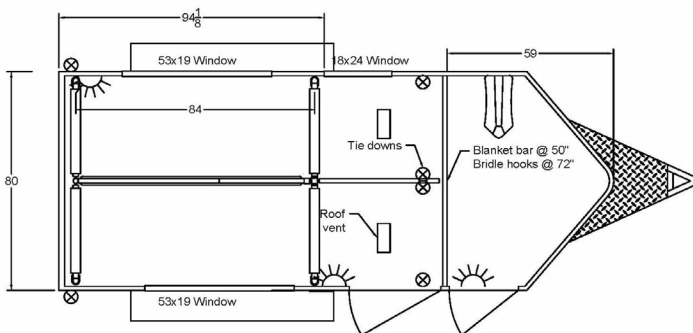

SCHEMATICS