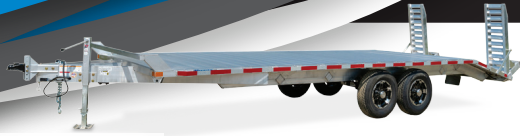

OPEN DECKOVER UTILITY

18' - 22' & 18' 14K - 24' 14K

18' - 22'

STANDARD FEATURES

- > All-Aluminum Construction
- > 24" O/C Floor Crossmembers
- > 2"x5" Subframe Tubing
- > Adjustable 2-5/16" Ball-Style Coupler
- > (2) 15000# Safety Chains
- > Dexter Torsion Ride Axles
- > 5000# Pedestal Jack
- > Extruded Aluminum Decking
- > (4) Recessed HD D-Rings
- > HD Stake Pockets (Full Perimeter)
- > Fixed 2"x2" Front Bumper Rail
- > Stowaway 6' 4000# Rated Ramps
- > Beavertail Construction
- > Recessed LED Marker Lights
- > 4-Year Limited Warranty

STANDARD SPECIFICATIONS

TRAILER MODEL	101X18	101X20	101X22
Model Number	UD0101x18A	UD0101x20A	UD0101x22A
Deck (WxL)	101"x18'	101"x20'	101"x22'
Overall (WxL)	102"x22'	102"x24'	102"x26'
Deck Height	29"	29"	29"
Hitch Height	20"-28" Adjustable	20"-28" Adjustable	20"-28" Adjustable
Axle(s) - Qty/Rating	2-3500# Braked	2-3500# Braked	2-3500# Braked
Wheels	15" Aluminum	15" Aluminum	15" Aluminum
Tires	205/75R15	205/75R15	205/75R15
GVWR	7000#	7000#	7000#
Curb Weight	1750#	1810#	1985#
Payload	5250#	5190#	5015#
Power Connection	7-Way Round	7-Way Round	7-Way Round

Stabilizer Jacks (Installed; Pair)

OPEN DECKOVER UTILITY

18' - 22' & 18' 14K - 24' 14K CONTINUED

18' 14K - 24' 14K

STANDARD FEATURES

- › All-Aluminum Construction
- › 16" O/C Floor Crossmembers
- › 2"x8" Subframe Tubing
- › 15000# 2-5/16" Adjustable Coupler
- › (2) 15000# Safety Chains
- › Dexter Torsion Ride Axles
- › 8K Drop Jack
- › Extruded Aluminum Decking
- › (4) 6000# Recessed Swivel D-Rings
- › HD Stake Pockets (Full Perimeter)
- › Fixed 2"x2" Front Bumper Rail
- › Adjustable HD Flip Up Ramps (16"x5')
- › Beavertail Construction
- › Recessed LED Marker Lights
- › Limited Lifetime Warranty